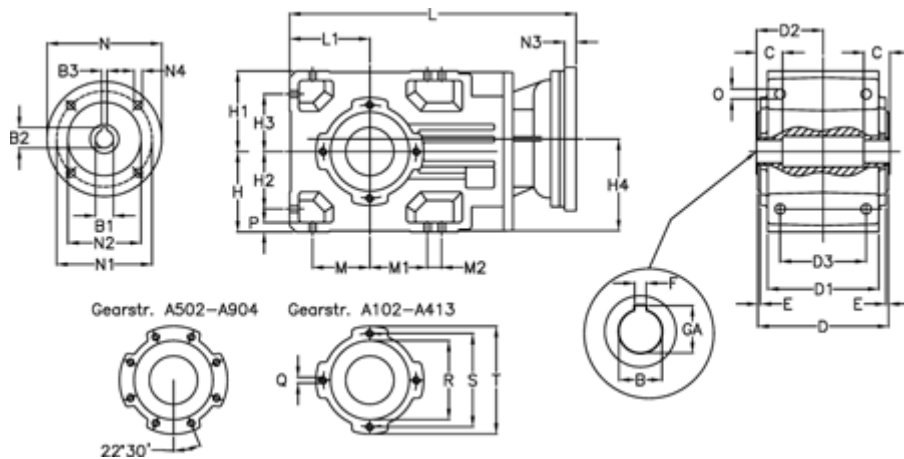

Article number: 29600200543240
 Description: Bevel helical gearbox
 A202UH30-5,4-P100B5

Measures

B = 30	D3 = 90	H3 = 60.0	N1 = 215	S = 115
B1 = 28	Description = A202UH30-xx-P100 B5	H4 = 93.0	N2 = 180	T = 140
B2 = 31.3	E = 3.0	L = 335.5	N3 = 0	
B3 = 8	F = 8	L1 = 80	N4 = M12x16	
C = 22	GA = 33.3	M = 60.0	O = 9.5	
D = 136	H = 80	M1 = 60.0	P = 9	
D1 = 110	H1 = 80	M2 = 0	Q = M8x15	
D2 = 70.0	H2 = 60.0	N = 250	R = 95	